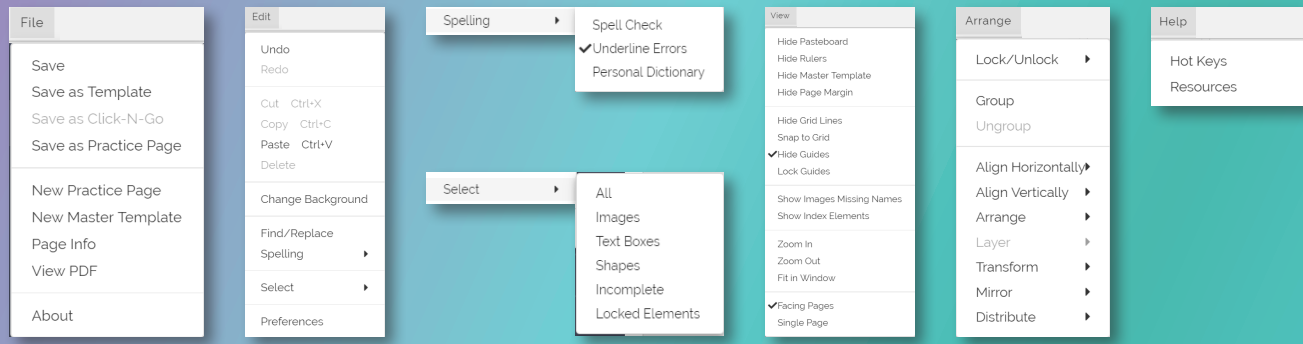

TOP MENU

MENU TABS

Learn more about these features and so much more. Visit www.yrbklove.com/layoutpro.

CONTEXTUAL TOOLBAR - TEXT FORMATTING

CONTEXTUAL TOOLBAR - SHAPE FORMATTING

CONTEXTUAL TOOLBAR - IMAGE FORMATTING

- Bring to Front, Bring Forward, Send to Back, Send Backward
- Flip Horizontal, Flip Vertical, Rotate Left, Rotate Right
- Align Left, Align Center, Align Right, Align Top, Align Middle, Align Bottom
- Distribute Horizontally, Distribute Vertically, Choose Specific Spacing