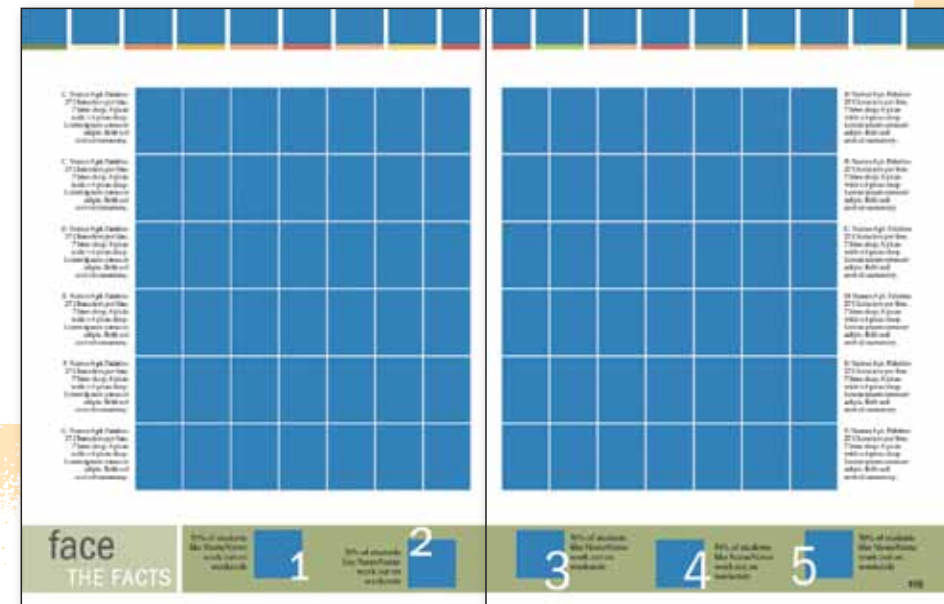

People

Template Directory

- Title Page
- Opening/Closing
- Division
- Student Life
- Academics
- Sports
- Clubs/Organizations
- People
- Index