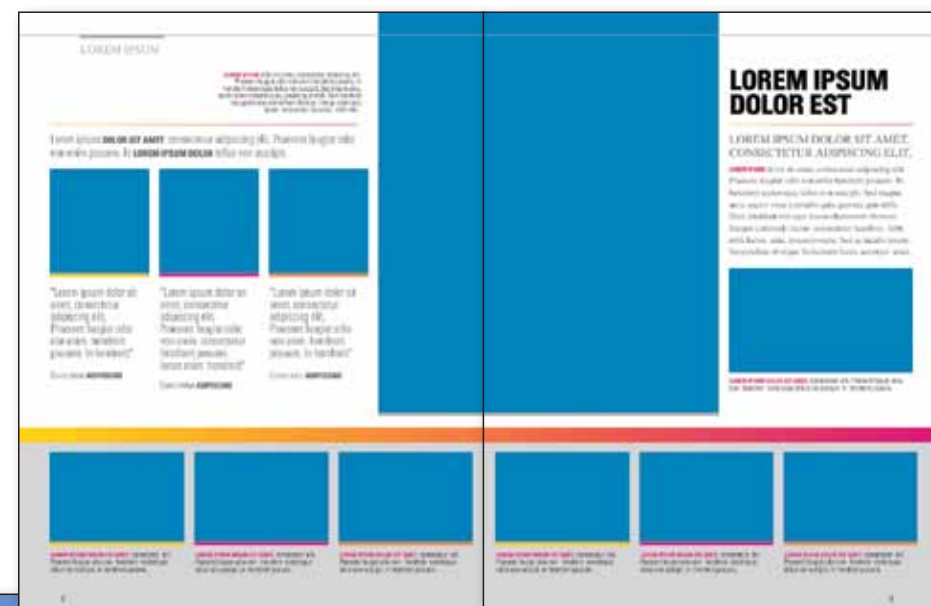

THEMES

Re:think

Cover

598 Re:think
1498 Grained Re:think
Title Font: AYT Unitus

Full Cover

Opening

Division

Organizations