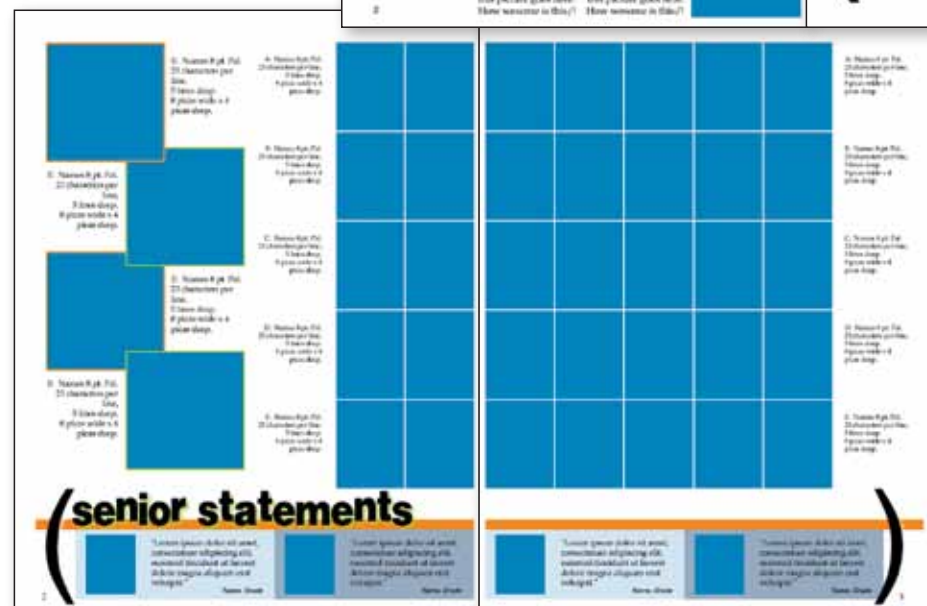

Full Cover

Opening

Title Page

Student Life

People

Sports

Template Directory

- Title Page
- Opening/Closing
- Division
- Student Life
- Academics
- Sports
- Clubs/Organizations
- People
- Index