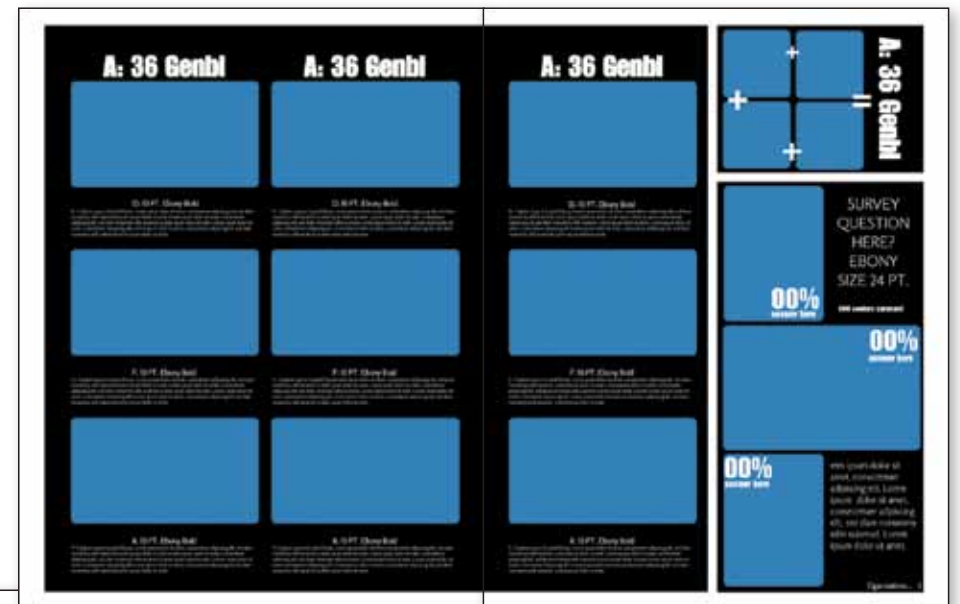

Full Cover

Opening

Index

Organizations

Sports

People

Template Directory

- Title Page
- Opening/Closing
- Division
- Student Life
- Academics
- Sports
- Clubs/Organizations
- People
- Index