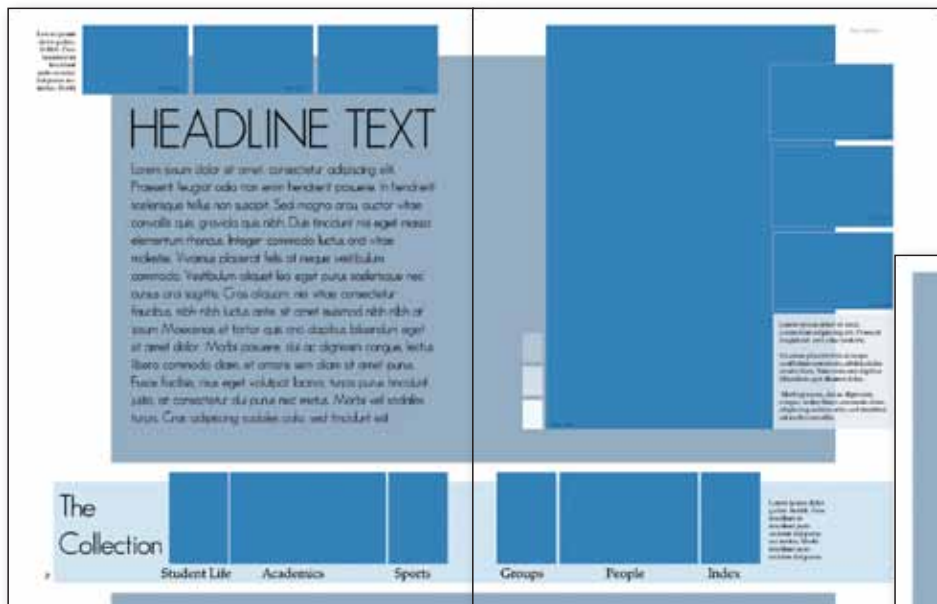

THEMES

An Individual Collection

605 An Individual Collection
1305 Grained An Individual Collection
Title Font: AYT Function Italic

Opening

Template Directory

- Title Page
- Opening/Closing
- Division
- Student Life
- Academics
- Sports
- Clubs/Organizations
- People
- Index