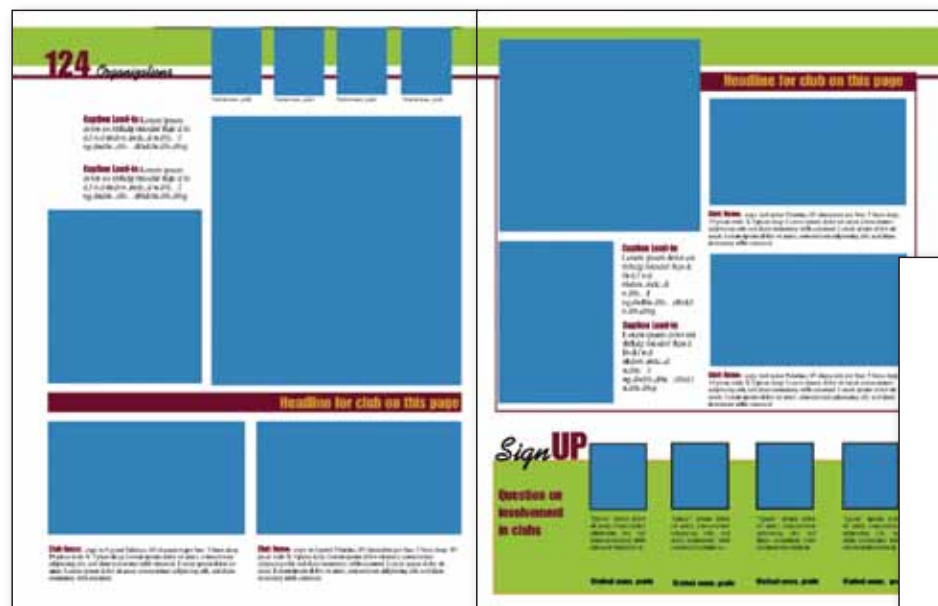

Index

Student Life

Sports

People

Template Directory

- Title Page
- Opening/Closing
- Division
- Student Life
- Academics
- Sports
- Clubs/Organizations
- People
- Index

THEMES

Living It Up

Cover

602 Living It Up
1302 Grained Living It Up
Title Font: Helvetica Oblique

Full Cover

Opening

Title Page

Student Life

People

People