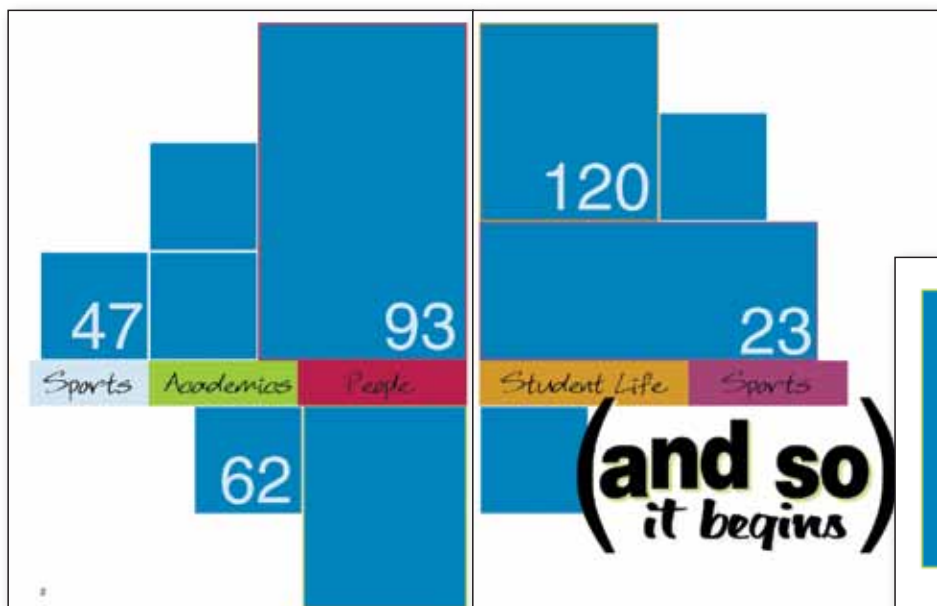

THEMES

Making a Statement

597 Making a Statement
1497 Grained Making a Statement
Title Font: AYT Sleepwalker

Opening

Template Directory

- Title Page
- Opening/Closing
- Division
- Student Life
- Academics
- Sports
- Clubs/Organizations
- People
- Index