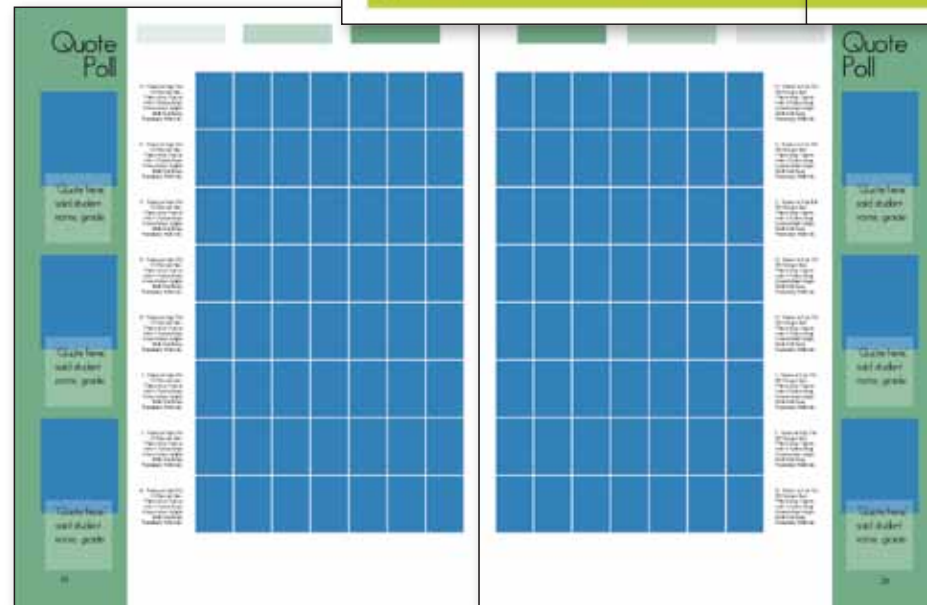

THEMES

An Individual Collection

Cover

605 An Individual Collection
 1305 Grained An Individual Collection
 Title Font: AYT Function Italic

Full Cover

Opening

Title Page

Organizations