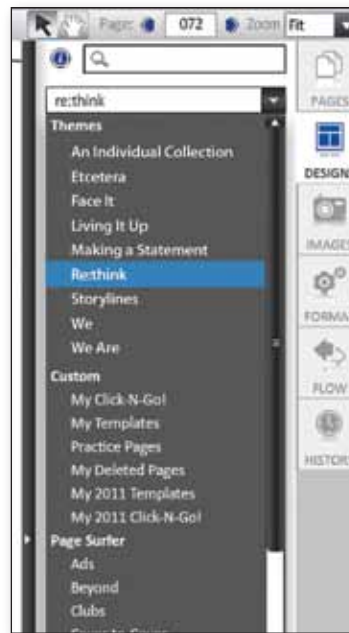

Full Cover

Opening

Index

Organizations

Sports

People

Template Directory

- Title Page
- Opening/Closing
- Division
- Student Life
- Academics
- Sports
- Clubs/Organizations
- People
- Index

THEMES

Jostens YearTech® Online

To access the new themes templates, go to the Designs tab in the Yearbook Avenue Page Designer and click on the Page Surfer link. Under the Themes heading, you'll see the nine themes. When a theme is selected, a list of section templates for that theme is displayed.