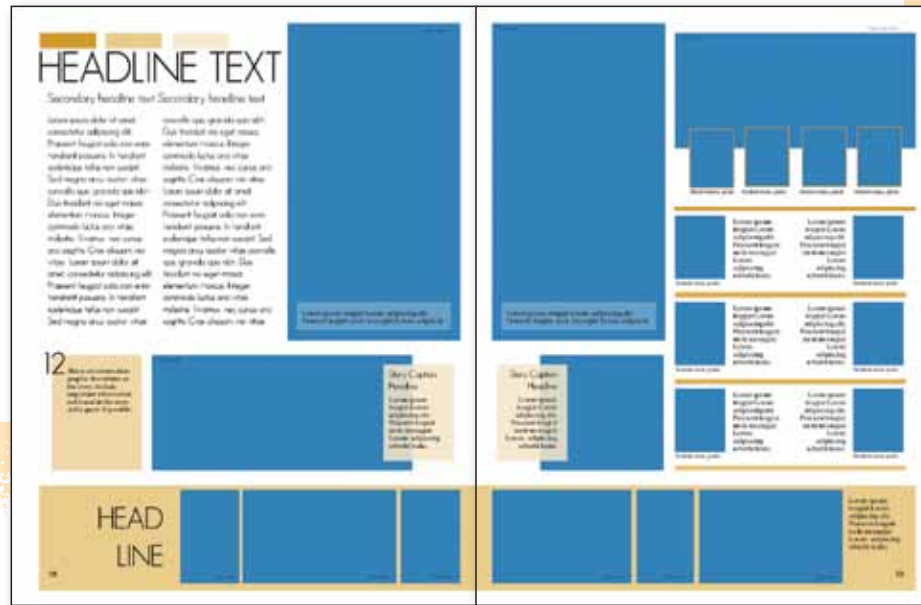

Template Directory

- Title Page
- Opening/Closing
- Division
- Student Life
- Academics
- Sports
- Clubs/Organizations
- People
- Index

Student Life