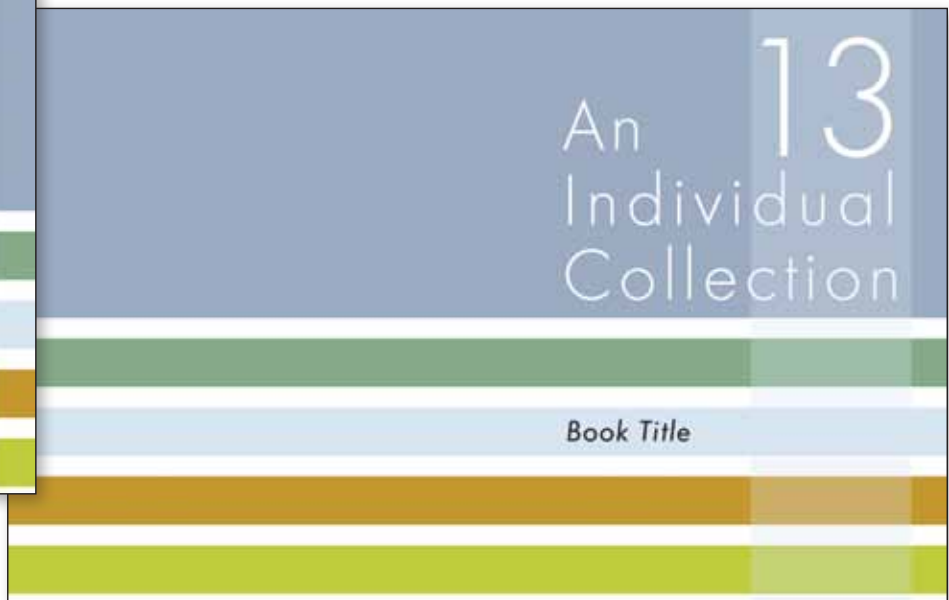

THEMES

An Individual Collection

605 An Individual Collection
1305 Grained An Individual Collection
Title Font: AYT Function Italic

Full Cover

Template Directory

- Title Page
- Opening/Closing
- Division
- Student Life
- Academics
- Sports
- Clubs/Organizations
- People
- Index