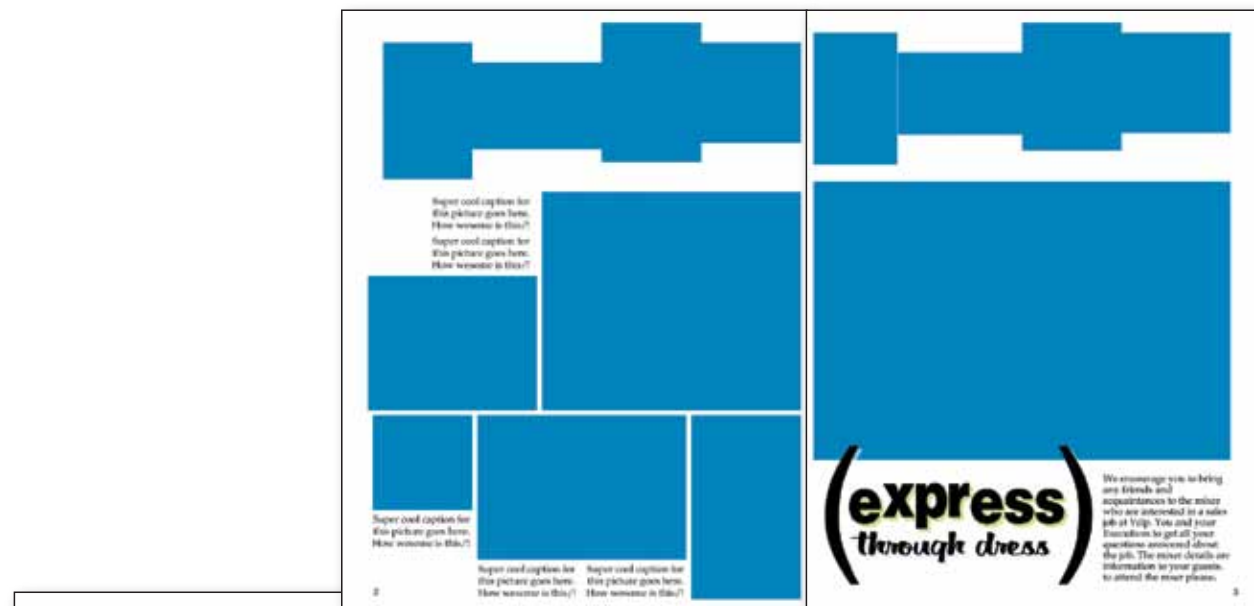

Student Life