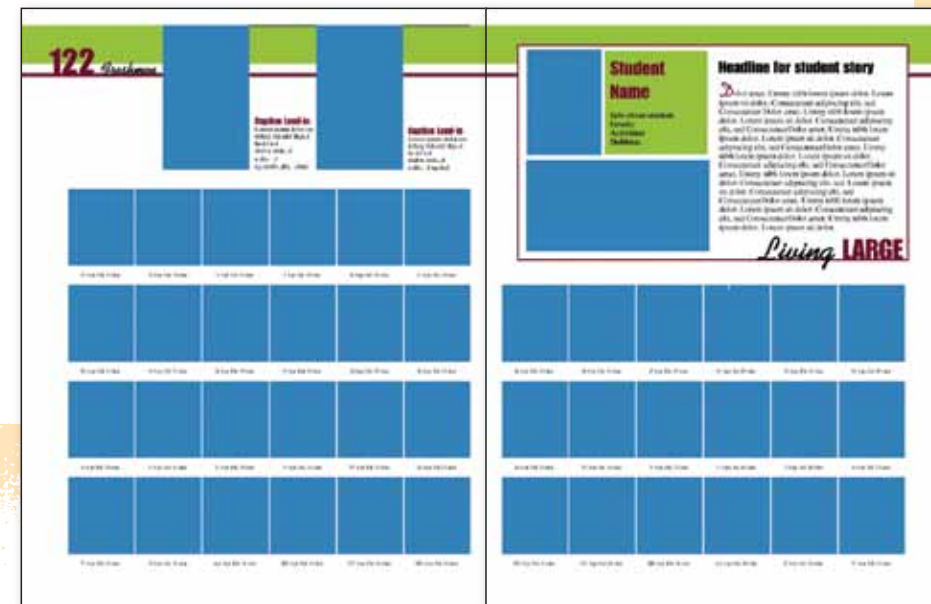

Cover

602 Living It Up
1302 Grained Living It Up
Title Font: Helvetica Oblique

Full Cover

Opening

Title Page

Student Life

People

People