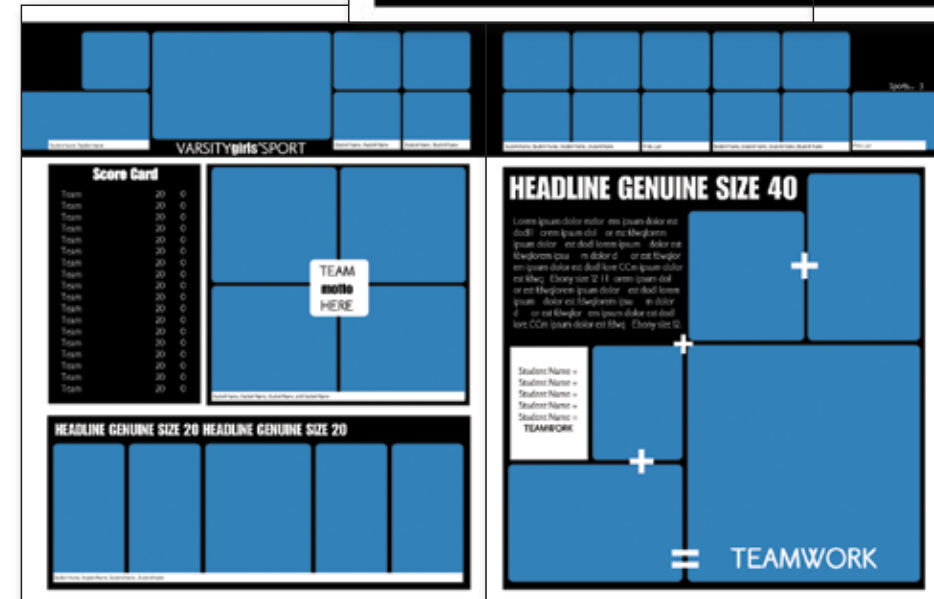

Full Cover

Opening

Index

Organizations

Sports

People

Template Directory

- Title Page
- Opening/Closing
- Division
- Student Life
- Academics
- Sports
- Clubs/Organizations
- People
- Index