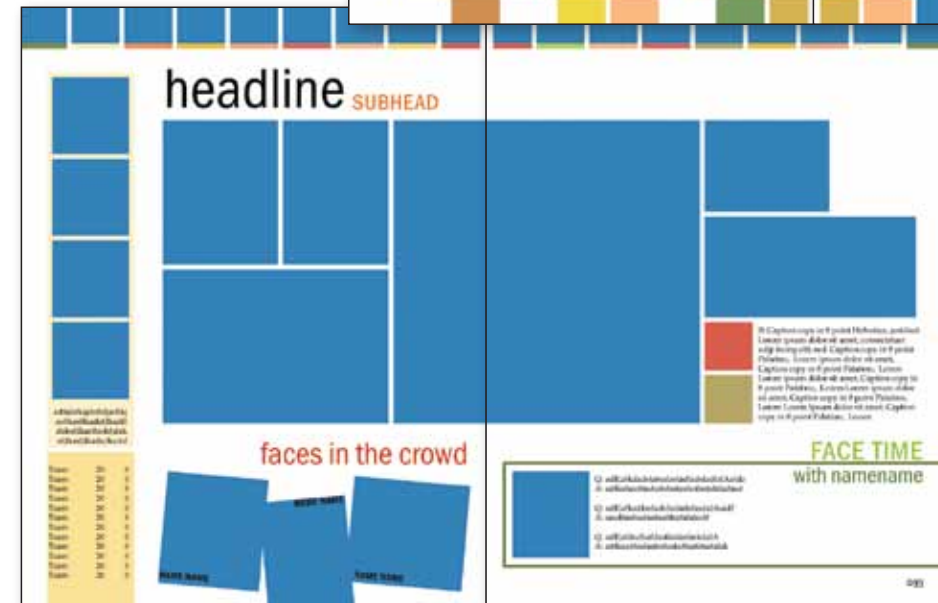

THEMES

Face It

604 Face It

1304 Grained Face It

Title Font: AYT Franklin Gothic
Condensed

Sports

Template Directory

- Title Page
- Opening/Closing
- Division
- Student Life
- Academics
- Sports
- Clubs/Organizations
- People
- Index