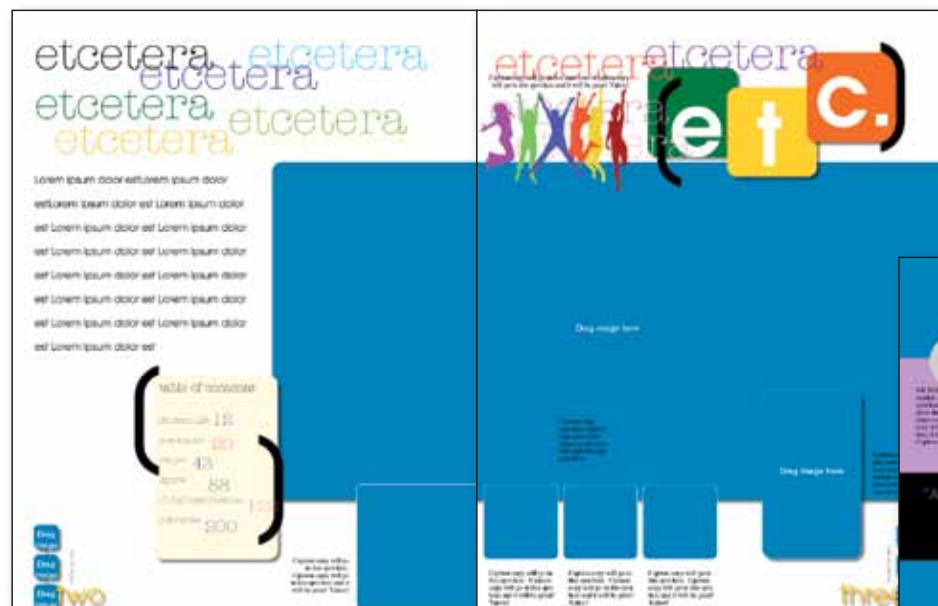

THEMES

Etcetera

592 Etcetera
1492 Grained Etcetera
Title Font: AYT GoodName

Opening

Template Directory

- Title Page
- Opening/Closing
- Division
- Student Life
- Academics
- Sports
- Clubs/Organizations
- People
- Index