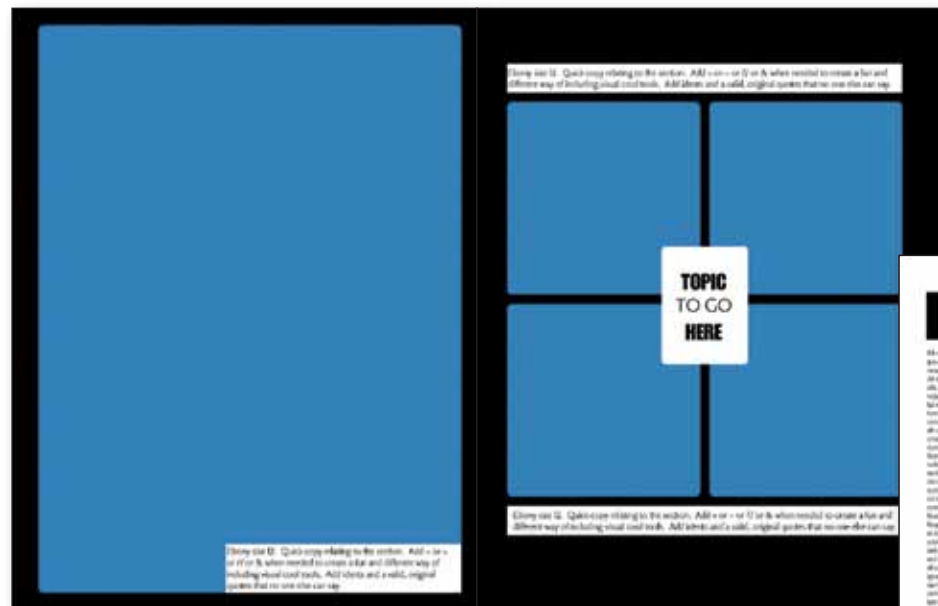

THEMES

We Are

Opening

Template Directory

- Title Page
- Opening/Closing
- Division
- Student Life
- Academics
- Sports
- Clubs/Organizations
- People
- Index