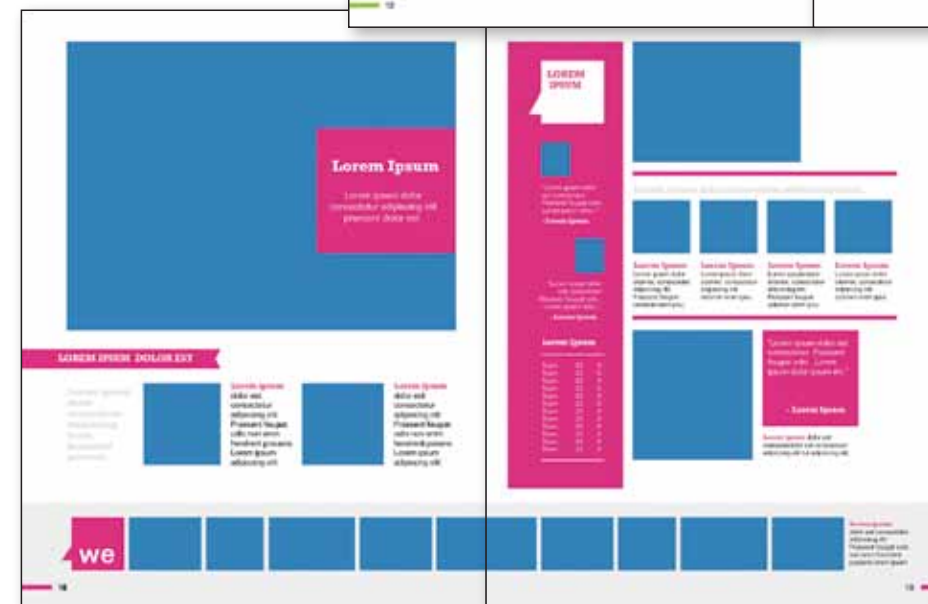

Full Cover

Opening

Title Page

Academics

People

Student Life

Template Directory

- Title Page
- Opening/Closing
- Division
- Student Life
- Academics
- Sports
- Clubs/Organizations
- People
- Index

THEMES

We

Cover

601 We
1301 Grained We
Title Font: AYT Ebony Medium

Full Cover

Opening

Title Page

Academics