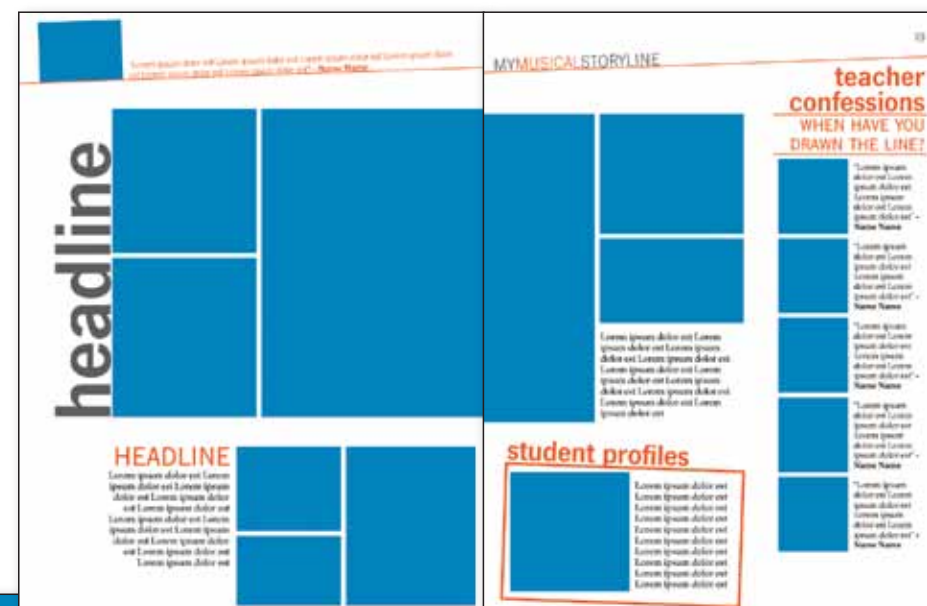

People

Index

Template Directory

- Title Page
- Opening/Closing
- Division
- Student Life
- Academics
- Sports
- Clubs/Organizations
- People
- Index

THEMES

Storylines

Cover

599 Storylines
1499 Grained Storylines
Title Font: AYT New Gothic

Full Cover

Opening

Title Page

Academics

People

Student Life

Template Directory

- Title Page
- Opening/Closing
- Division
- Student Life
- Academics
- Sports
- Clubs/Organizations
- People
- Index