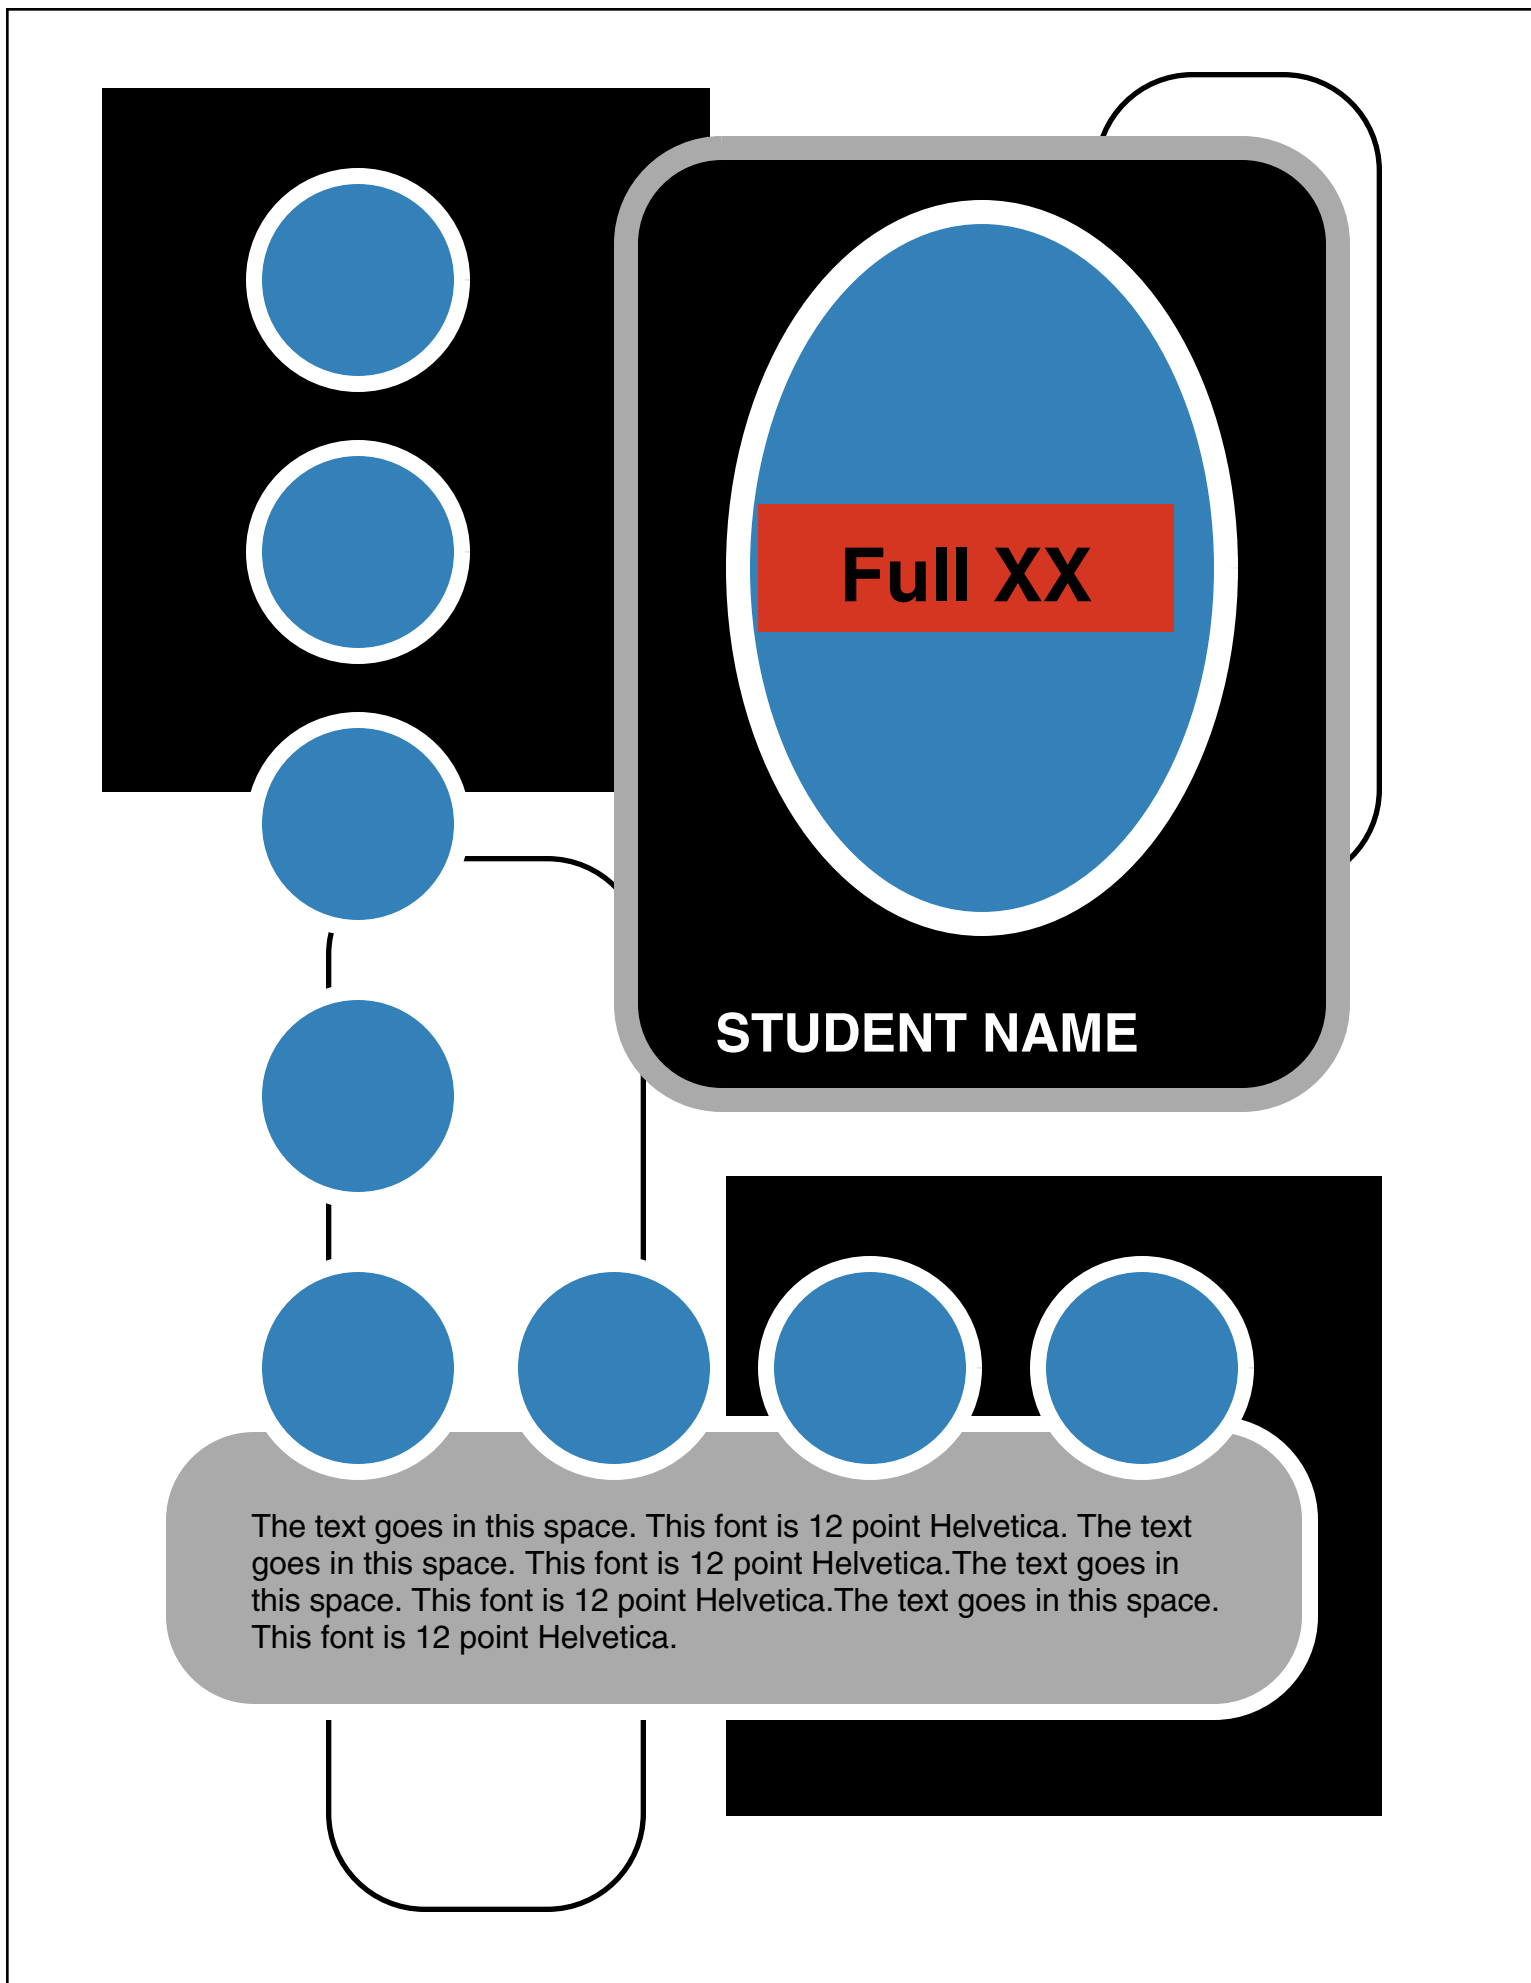

Full W

STUDENT NAME

STUDENT NAME

The text goes in this space. This font is 12 point Helvetica. The text goes in this space. This font is 12 point Helvetica.

The text goes in this space. This font is 12 point Helvetica. The text goes in this space. This font is 12 point Helvetica. The text goes in this space. This font is 12 point Helvetica. The text goes in this space. This font is 12 point Helvetica.